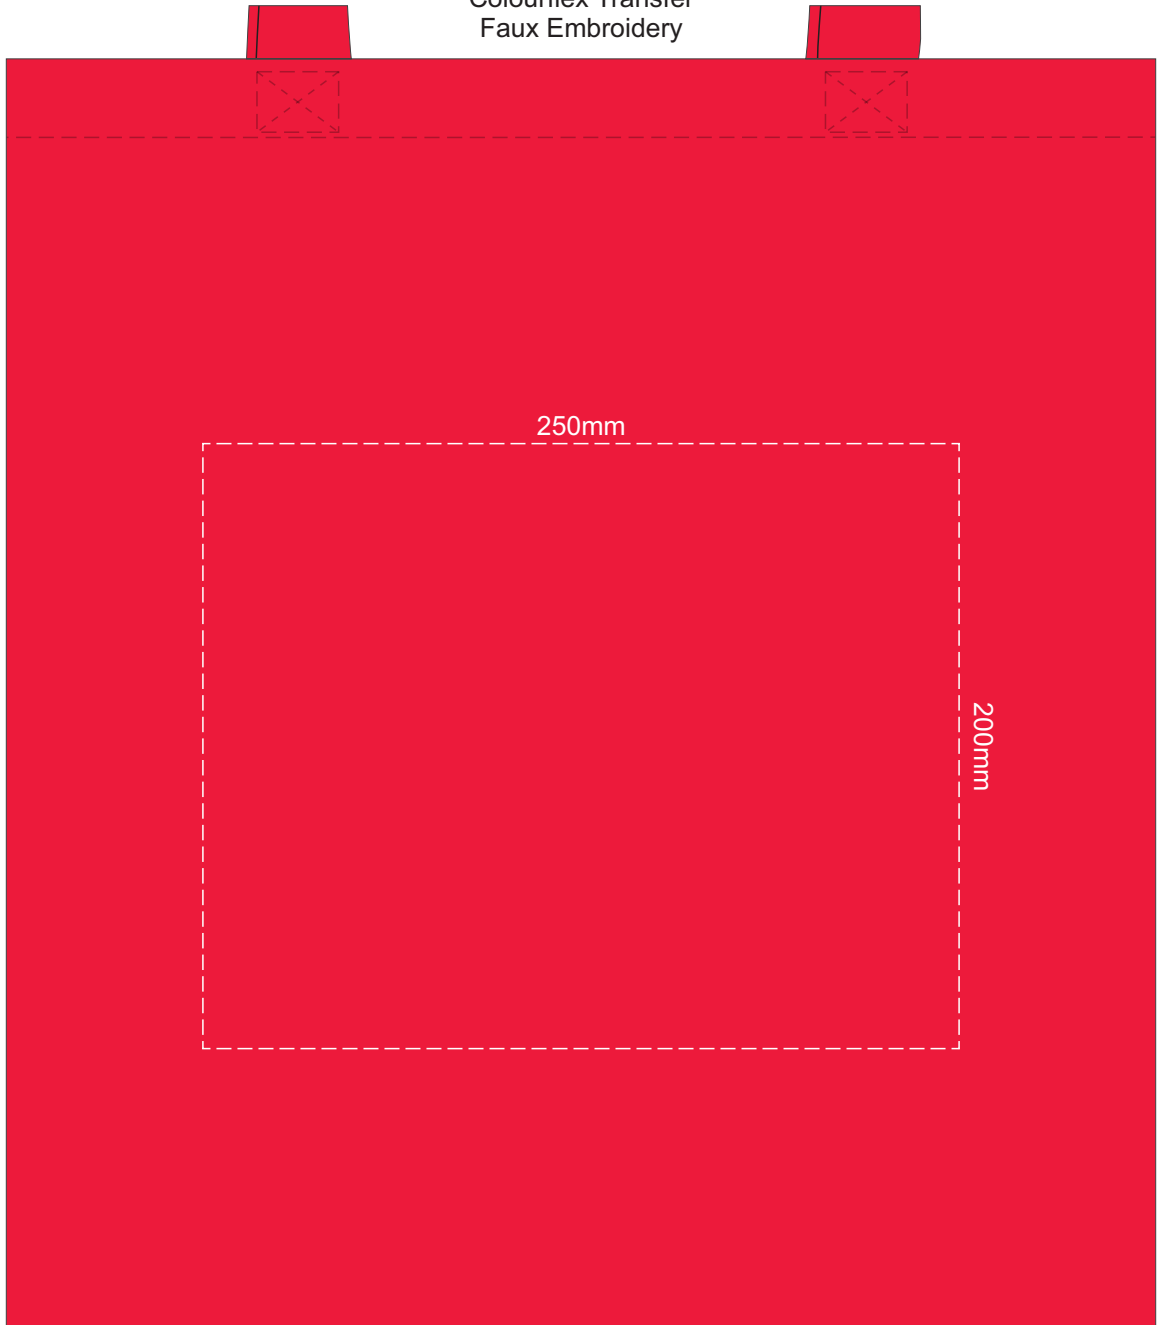

Grey
Natural
White
Yellow
Orange
Pink
Red
Bright Green
Kelly Green
Dark Green
Teal
Light Blue
Process Blue
Royal Blue
Navy
Purple
Black

40% of Actual Size
Screen Print

Grey
Natural
White
Yellow
Orange
Pink
Red
Bright Green
Kelly Green
Dark Green
Teal
Light Blue
Process Blue
Royal Blue
Navy
Purple
Black

40% of Actual Size
Colourflex Transfer
Faux Embroidery

Please note the orientation the print area may be rotated to best suit the requirements.