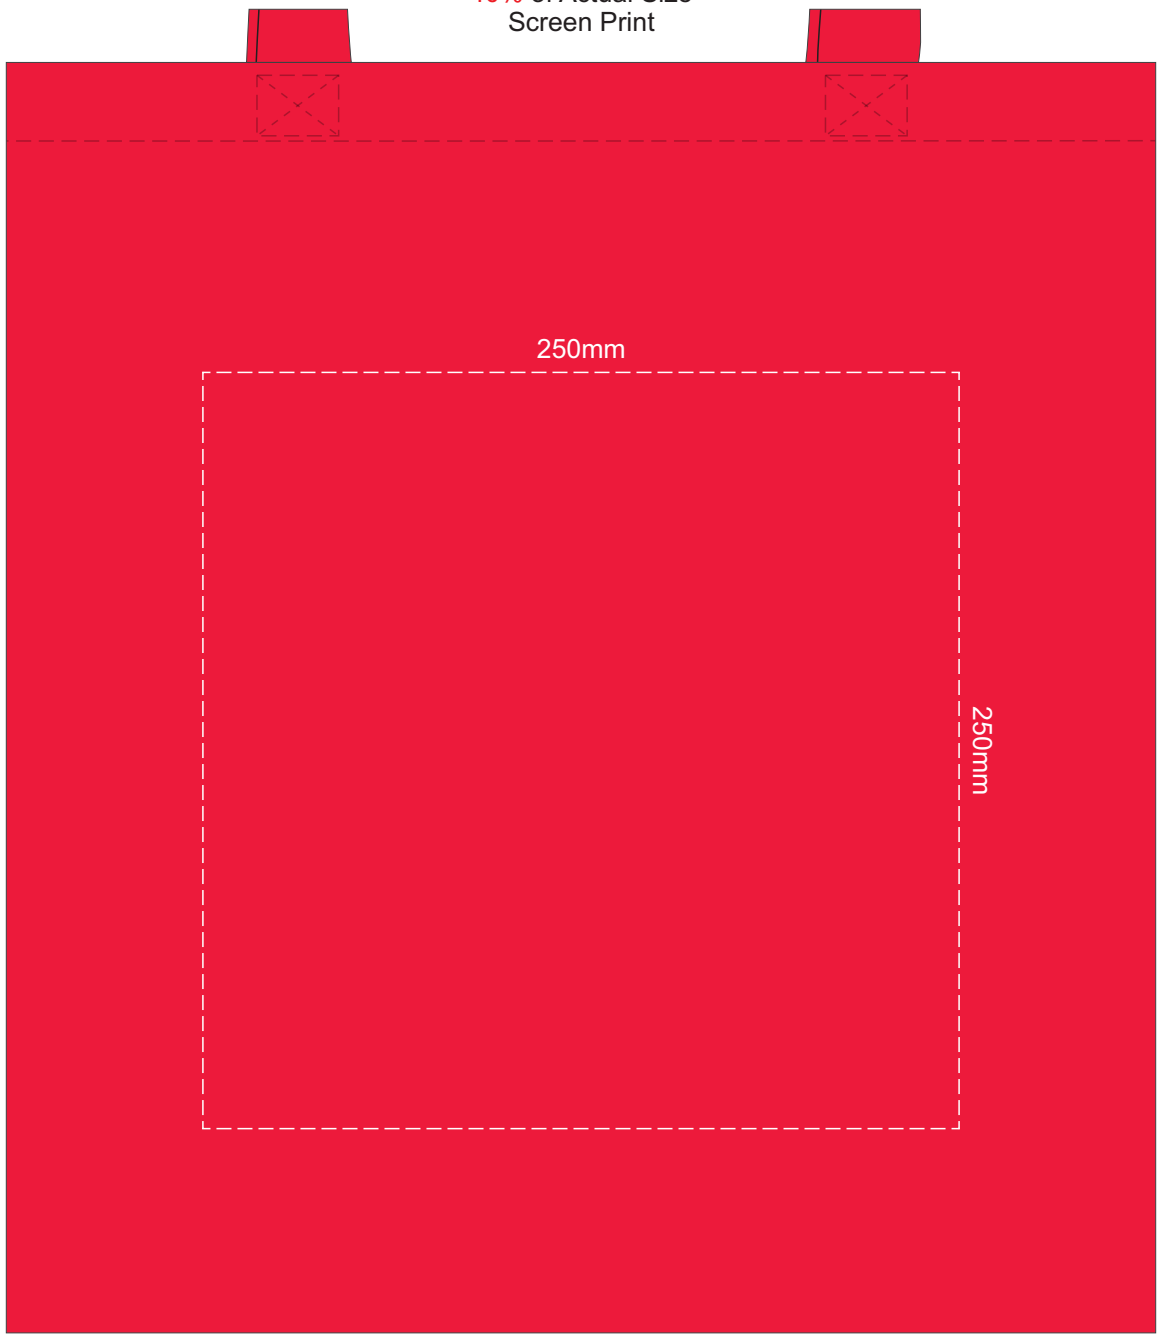

Grey
Natural
White
Yellow
Orange
Pink
Red
Bright Green
Kelly Green
Dark Green
Teal
Light Blue
Process Blue
Royal Blue
Navy
Purple
Black

40% of Actual Size
Screen Print

Grey
Natural
White
Yellow
Orange
Pink
Red
Bright Green
Kelly Green
Dark Green
Teal
Light Blue
Process Blue
Royal Blue
Navy
Purple
Black

40% of Actual Size
Colourflex Transfer
Faux Embroidery

Please note the orientation the print area may be rotated to best suit the requirements.