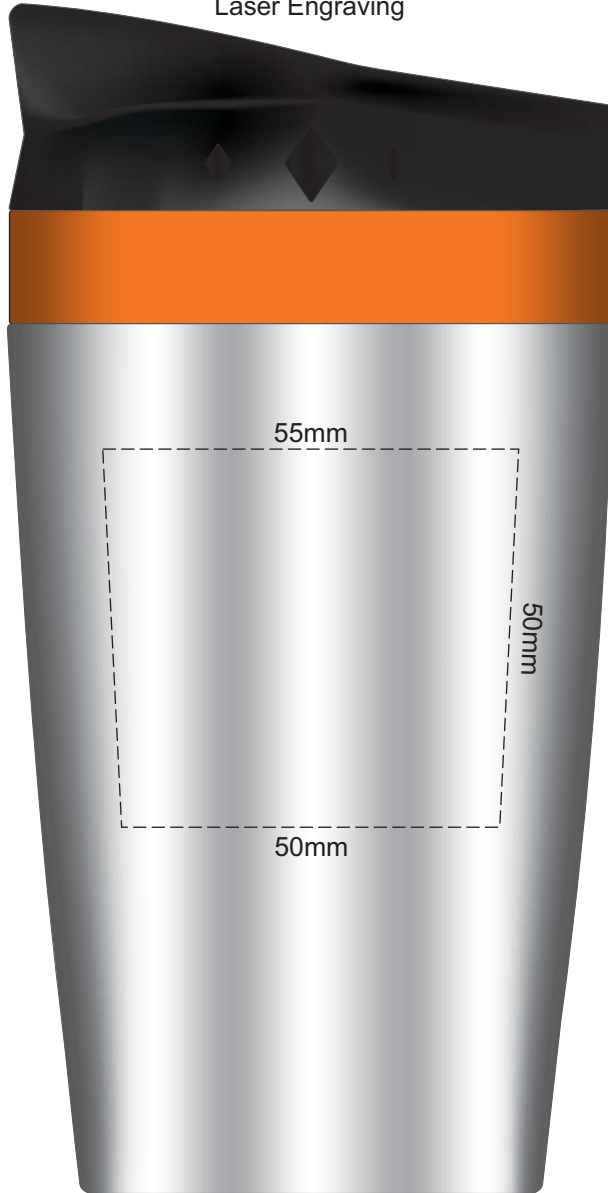

100% of Actual Size
Pad Print

100% of Actual Size
Laser Engraving

 Engraves to a
Natural Etch

Please be aware that artwork will adhere to the shape of the product. Therefore, linear shapes that utilise the full print area may appear skewed from the side perspective due to the tapered nature of the product.