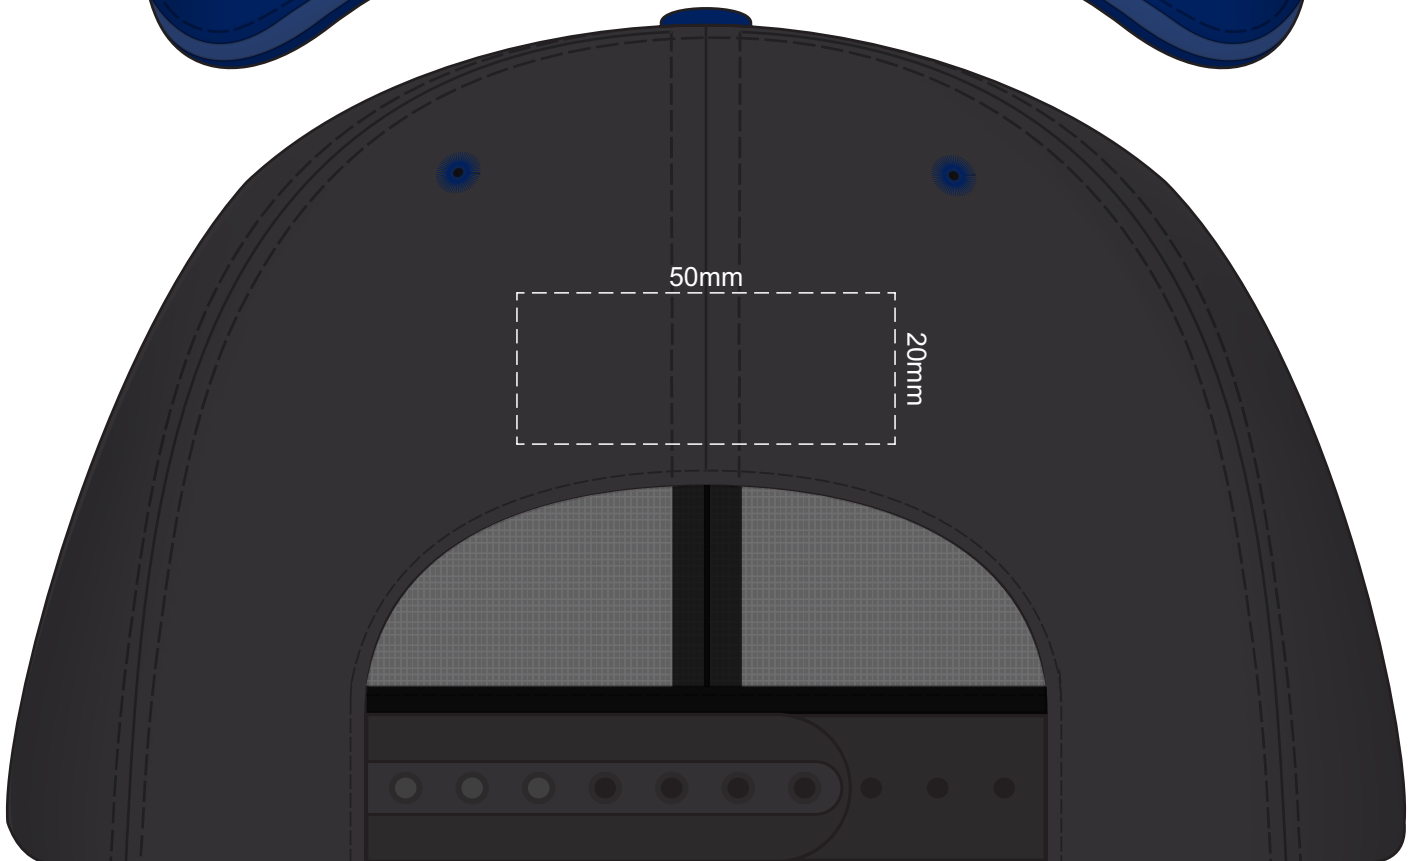

100% of Actual Size  
Colourflex Transfer  
Faux Embroidery  
FRONT

100% of Actual Size  
Embroidery  
FRONT

BACK