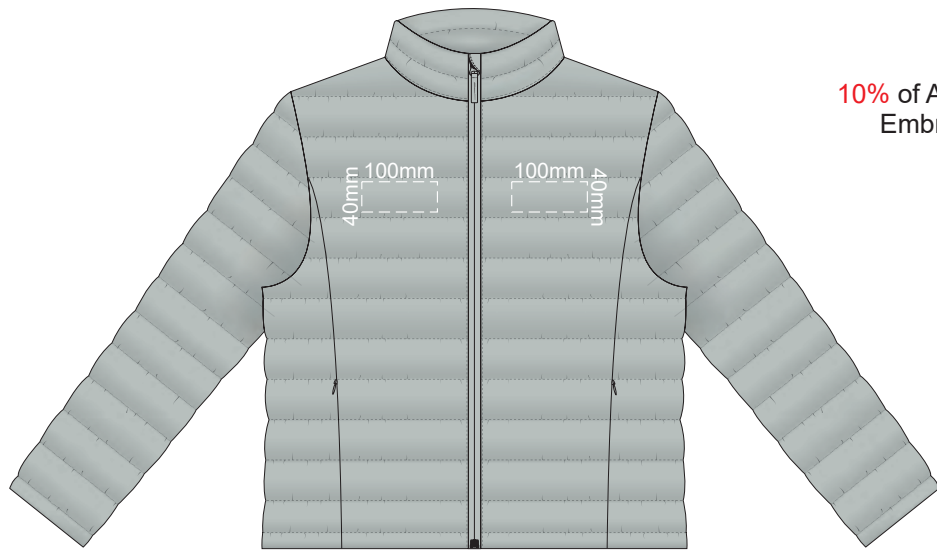

WOMENS SMALL FRONT

10% of Actual Size  
Embroidery

WOMENS SMALL BACK

100% of Print Size  
100mm

WOMENS MEDIUM FRONT

10% of Actual Size  
Embroidery

WOMENS MEDIUM BACK

100% of Print Size  
100mm

WOMENS LARGE FRONT

10% of Actual Size  
Embroidery

WOMENS LARGE BACK

100% of Print Size  
100mm

WOMENS XL FRONT

10% of Actual Size  
Embroidery

WOMENS XL BACK

100% of Print Size  
100mm

WOMENS XXL FRONT

10% of Actual Size  
Embroidery

WOMENS XXL BACK

100% of Print Size  
100mm