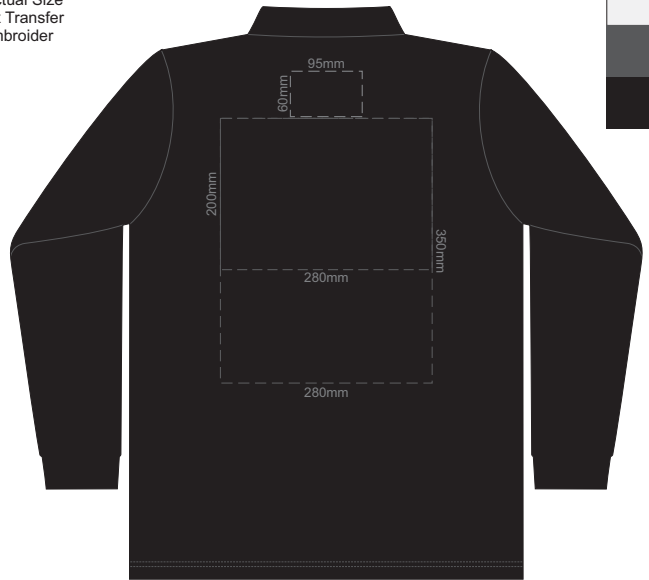

**BACK MENS PERFECT LSL
MEDIUM**

10% of Actual Size
Colourflex Transfer
Faux Embroider