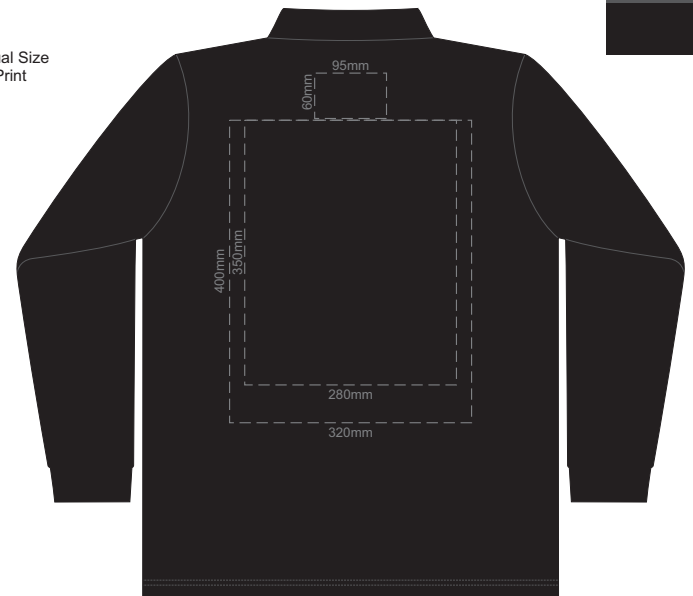

**BACK MENS PERFECT LSL
LARGE**