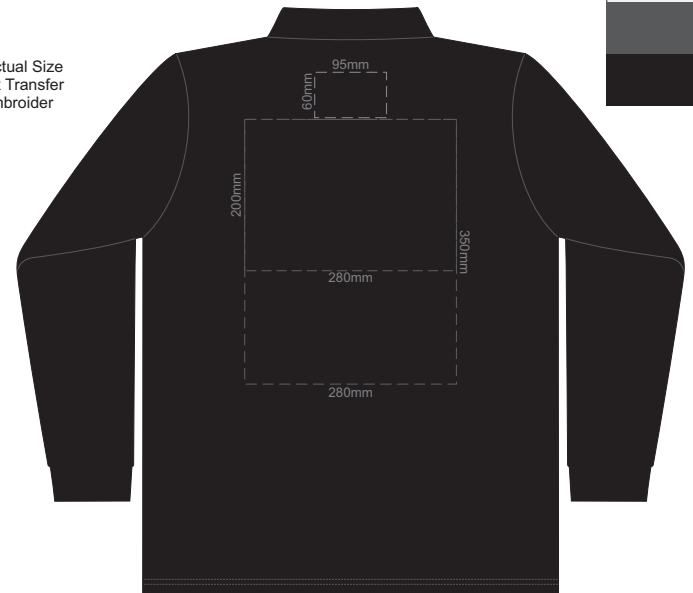

**BACK MENS PERFECT LSL
LARGE**