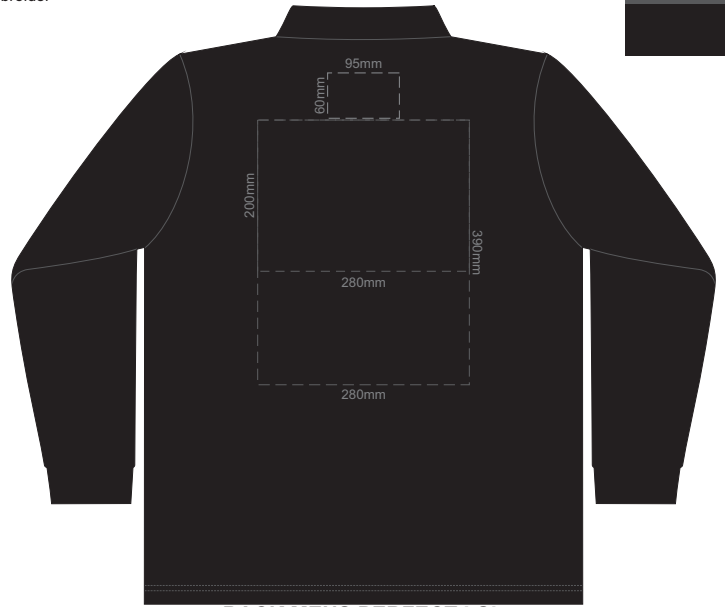

**BACK MENS PERFECT LSL
EXTRA LARGE**

10% of Actual Size
Colourflex Transfer
Faux Embroider