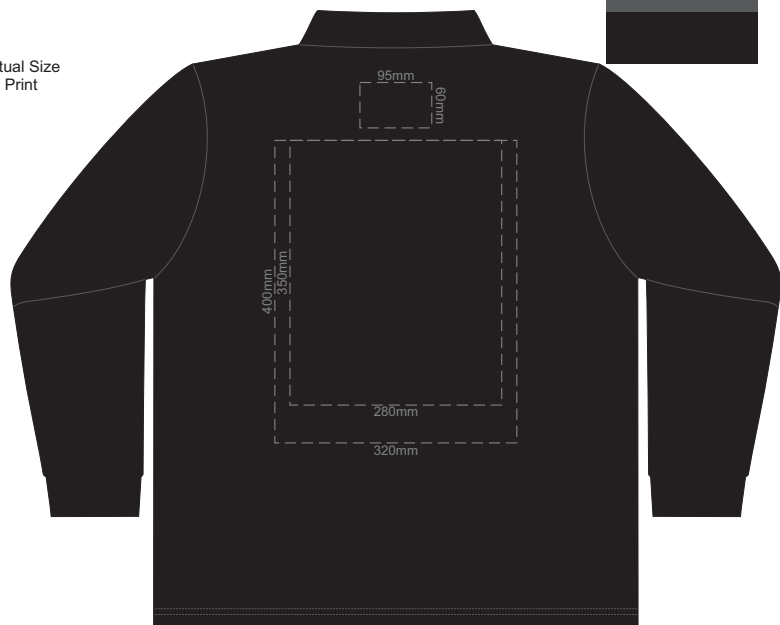

**BACK MENS PERFECT LSL
3XL**