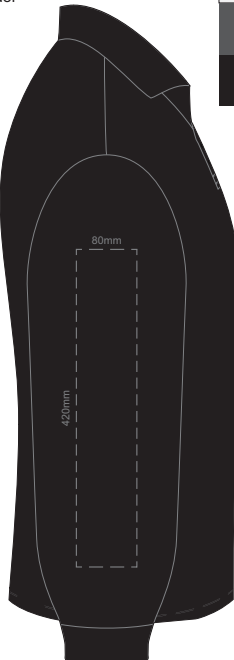

**SIDE 2 MENS PERFECT LSL
EXTRA LARGE**

10% of Actual Size
Colourflex Transfer
Faux Embroider