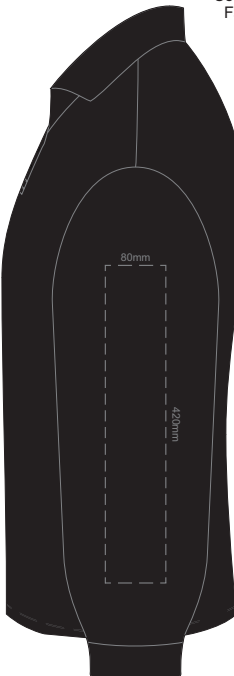

**SIDE 1 MENS PERFECT LSL
XXL**