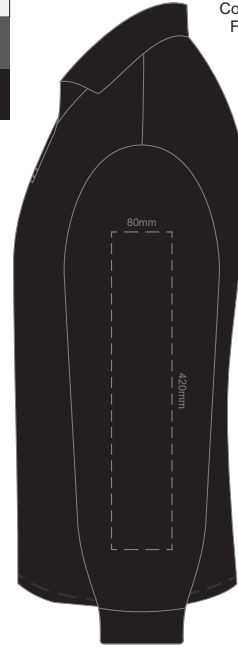

**SIDE 1 MENS PERFECT LSL
LARGE**