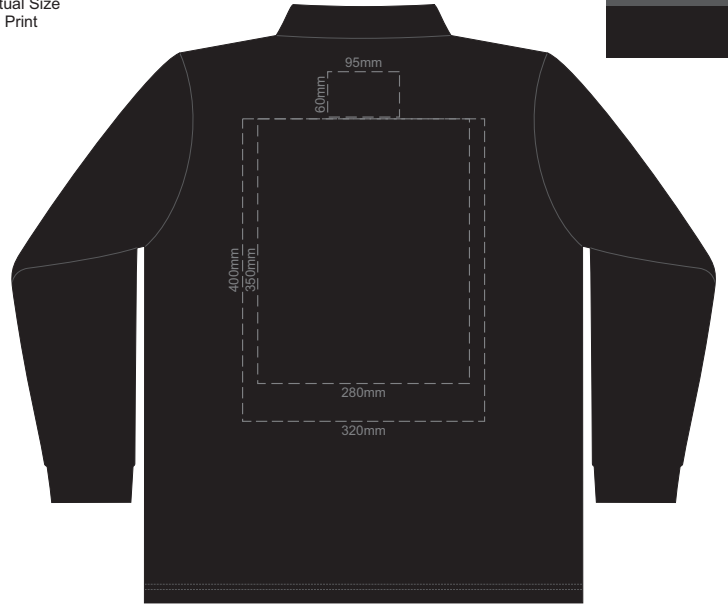

**BACK MENS PERFECT LSL
EXTRA LARGE**

10% of Actual Size
Screen Print