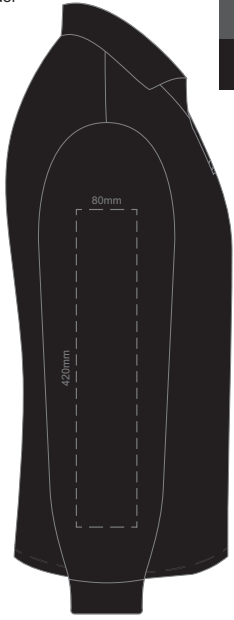

**SIDE 2 MENS PERFECT LSL
SMALL**

10% of Actual Size
Colourflex Transfer
Faux Embroider