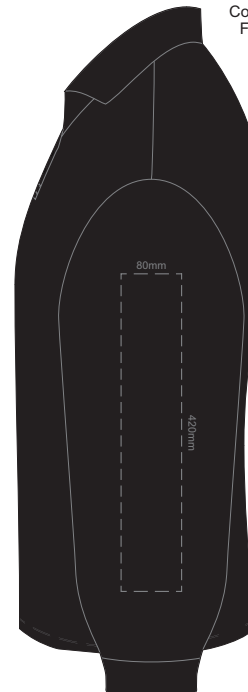

**SIDE 1 MENS PERFECT LSL
3XL**