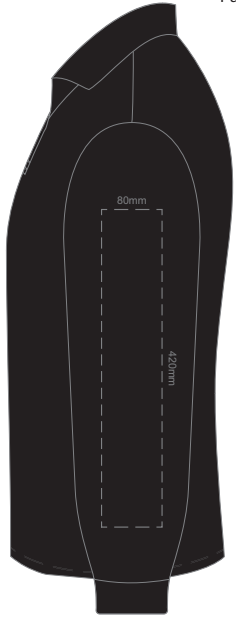

10% of Actual Size
Colourflex Transfer
Faux Embroider

**SIDE 1 MENS PERFECT LSL
SMALL**