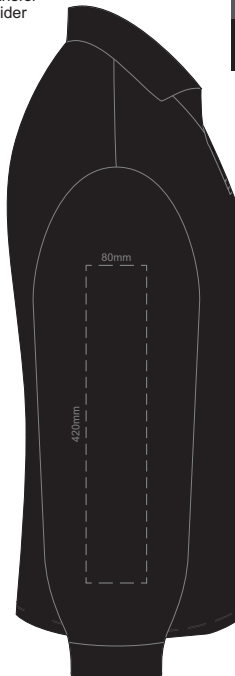

**SIDE 1 MENS PERFECT LSL
XXL**

10% of Actual Size
Colourflex Transfer
Faux Embroider