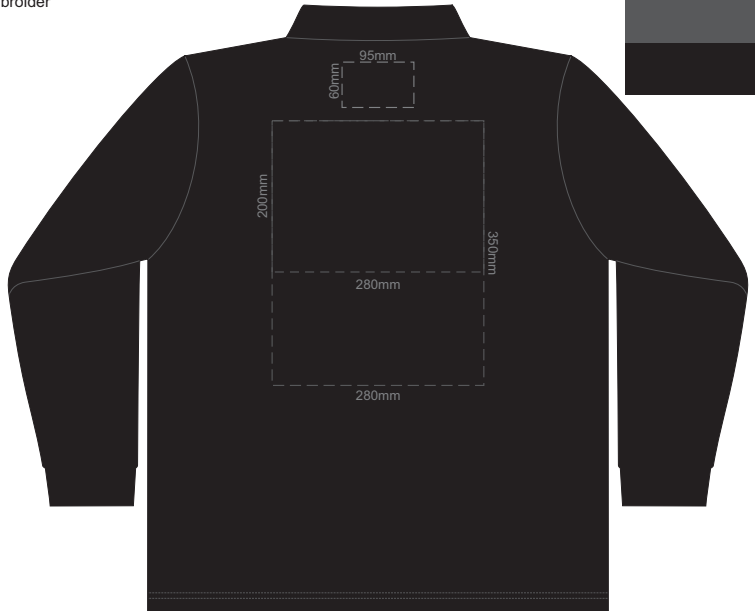

**BACK MENS PERFECT LSL
XXL**

10% of Actual Size
Colourflex Transfer
Faux Embroider