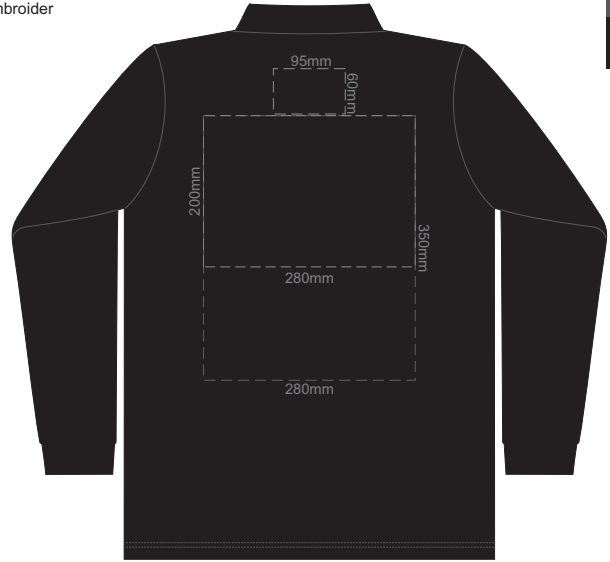

**BACK MENS PERFECT LSL
SMALL**

10% of Actual Size
Colourflex Transfer
Faux Embroider