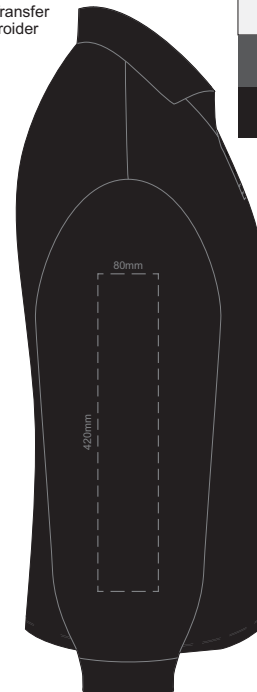

**SIDE 2 MENS PERFECT LSL
3XL**