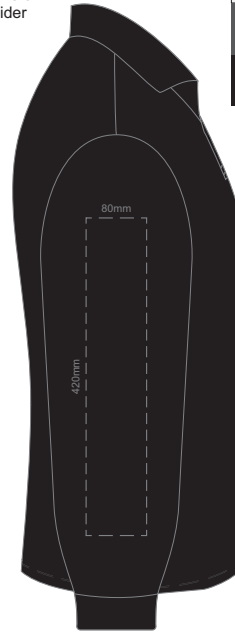

**SIDE 2 MENS PERFECT LSL
MEDIUM**

10% of Actual Size
Colourflex Transfer
Faux Embroider