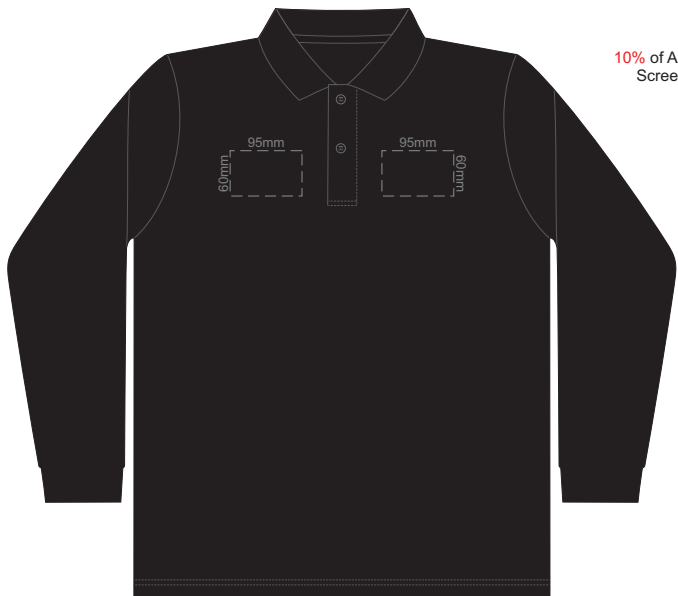

**FRONT MENS PERFECT LSL
LARGE**

10% of Actual Size
Screen Print