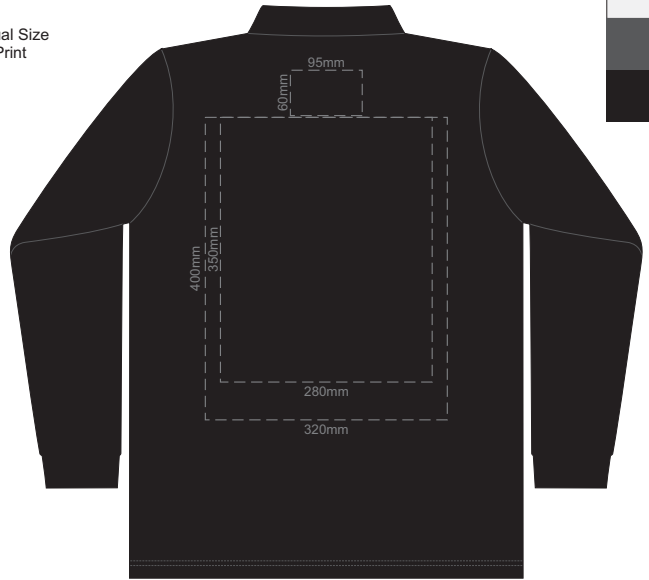

**BACK MENS PERFECT LSL
MEDIUM**