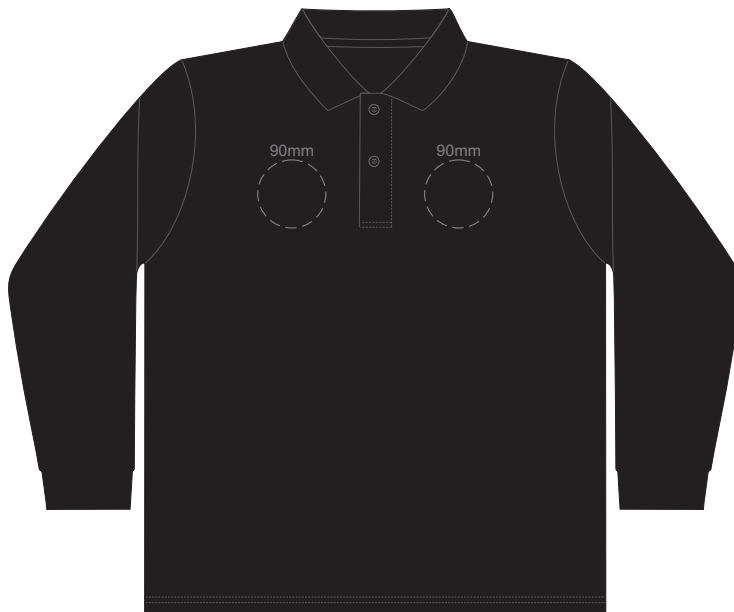

**FRONT MENS PERFECT LSL
XXL**

10% of Actual Size
Embroidery