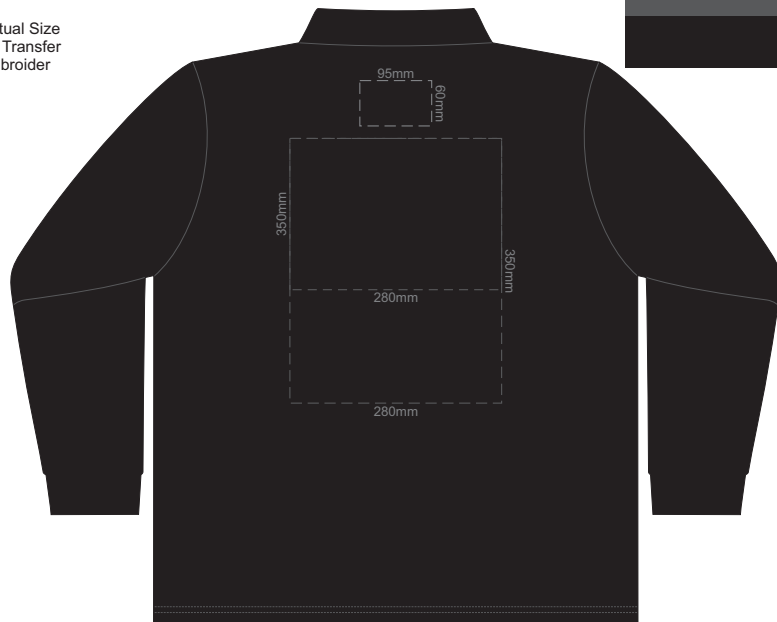

**BACK MENS PERFECT LSL
3XL**