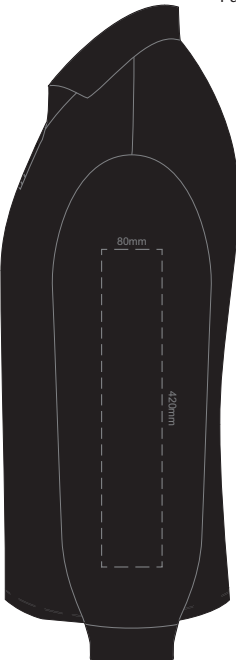

**SIDE 1 MENS PERFECT LSL
EXTRA LARGE**