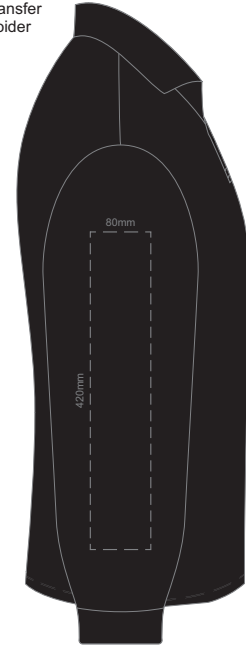

**SIDE 2 MENS PERFECT LSL
LARGE**

10% of Actual Size
Colourflex Transfer
Faux Embroider