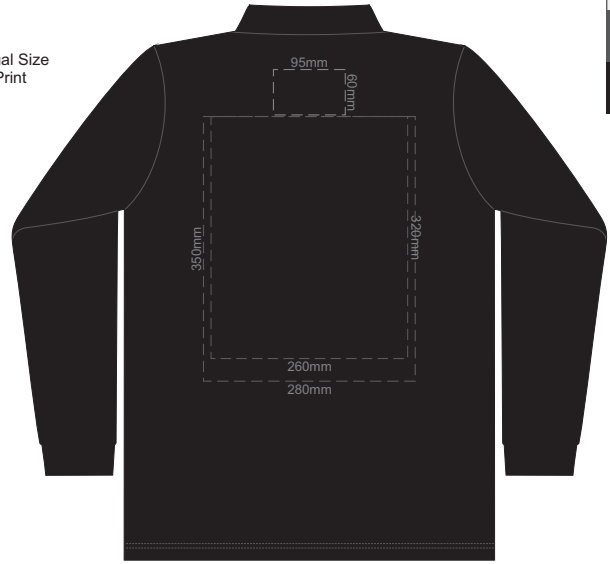

**BACK MENS PERFECT LSL
SMALL**