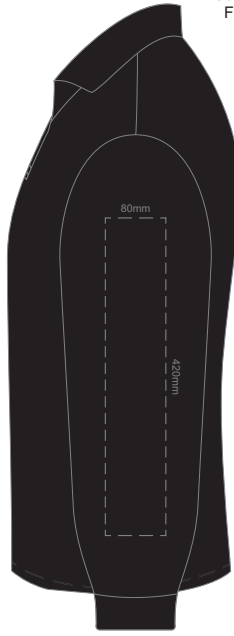

**SIDE 1 MENS PERFECT LSL
MEDIUM**