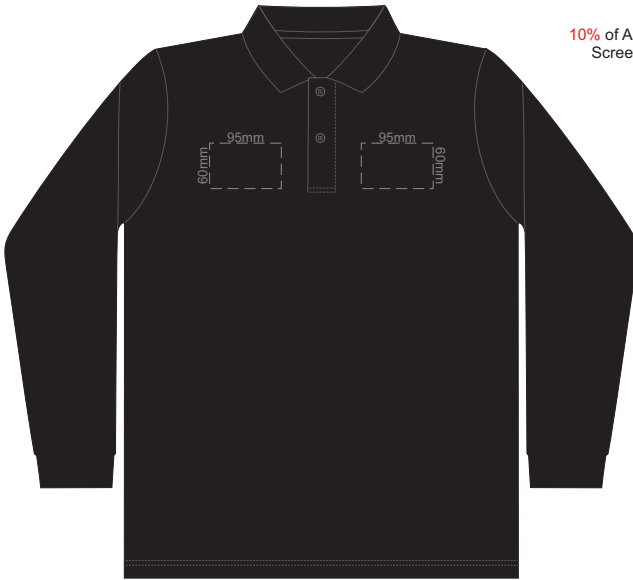

**FRONT MENS PERFECT LSL
MEDIUM**

10% of Actual Size
Screen Print