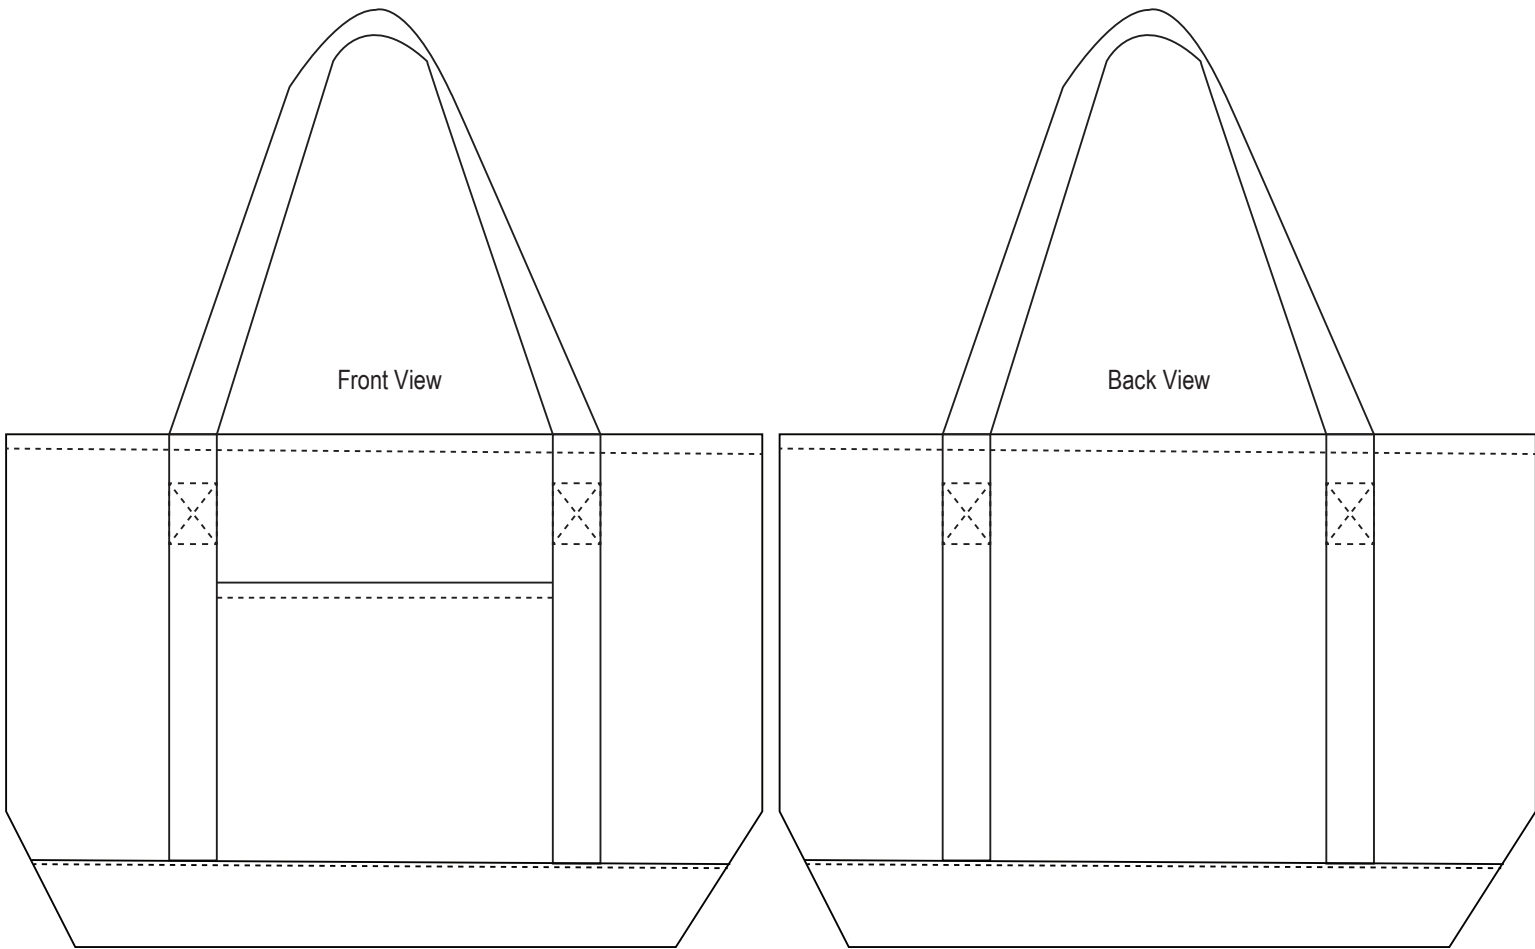

Product: **5064 - Premium Heavy Weight Cotton Boat Tote**

Product Size: **500mm(w) x 337mm(h) x 178mm(d)**

Product Colour:

Decoration Size: **mm(w) x mm(h)**

Decoration Method:

Decoration Colour:

Artwork Approval

Art Version: V1

Product Scale 20%

Notes:

Please check that all the details are correct before providing your approval with confirmed art version

Where the decoration method uses digital printing techniques colours are produced using CMYK equivalent.