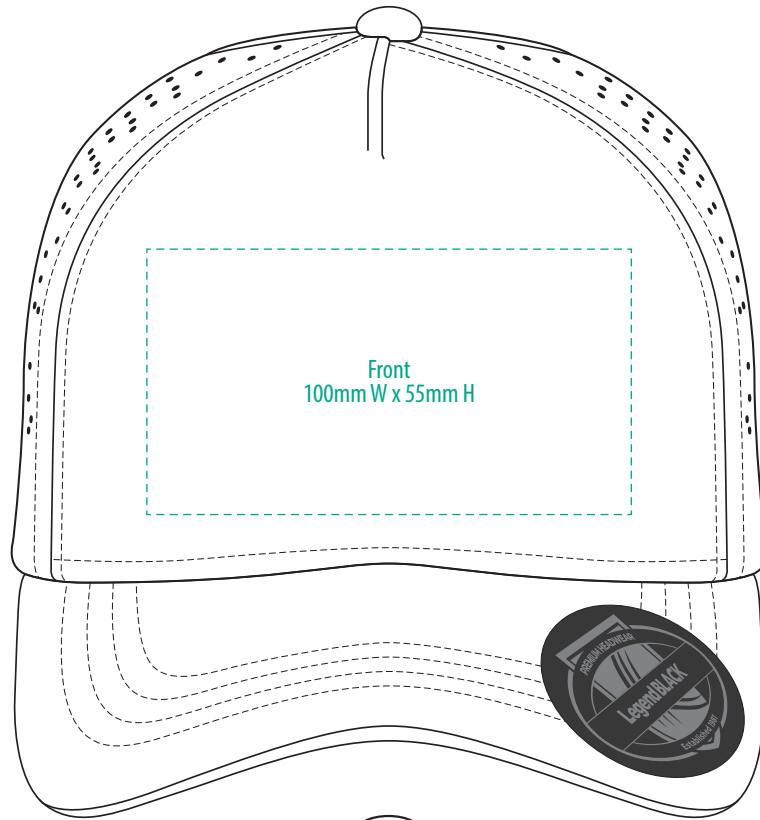

7060

NOTE:

The maximum decoration area is a guide only and is greatly dependant on the logo shape.

SUPASUB / SUPAETCH / SUPAFLEX