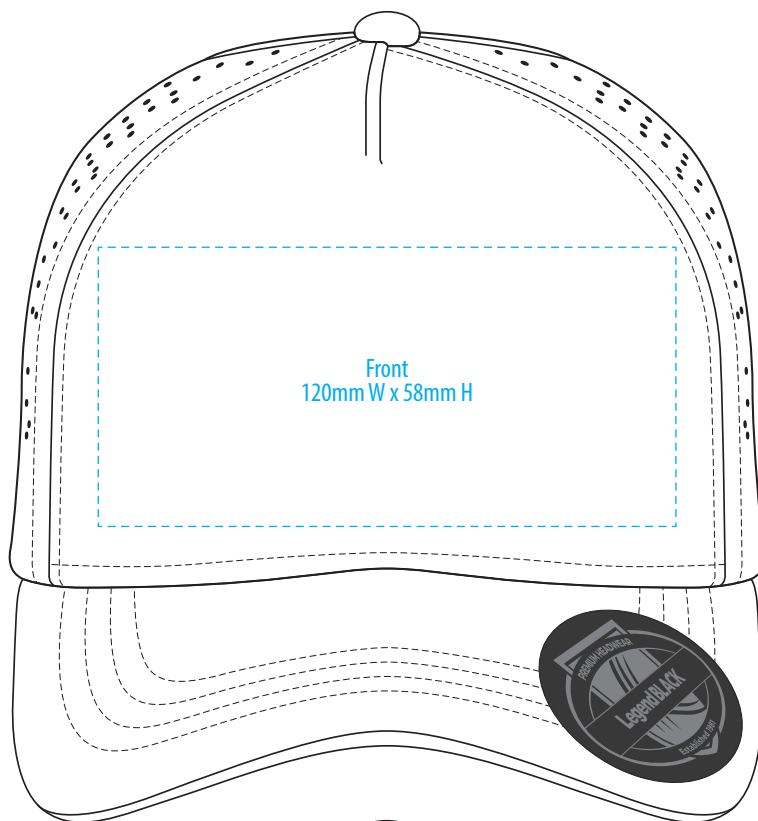

# 7060

COLOURWAYS

-----  
COLOUR

# 7060

**NOTE:**  
The maximum decoration area is a guide only and is greatly dependant on the logo shape.

-----  
EMBROIDERY

# 7060

**NOTE:**  
The maximum decoration area is a guide only and is greatly dependant on the logo shape.

SUPACOLOUR