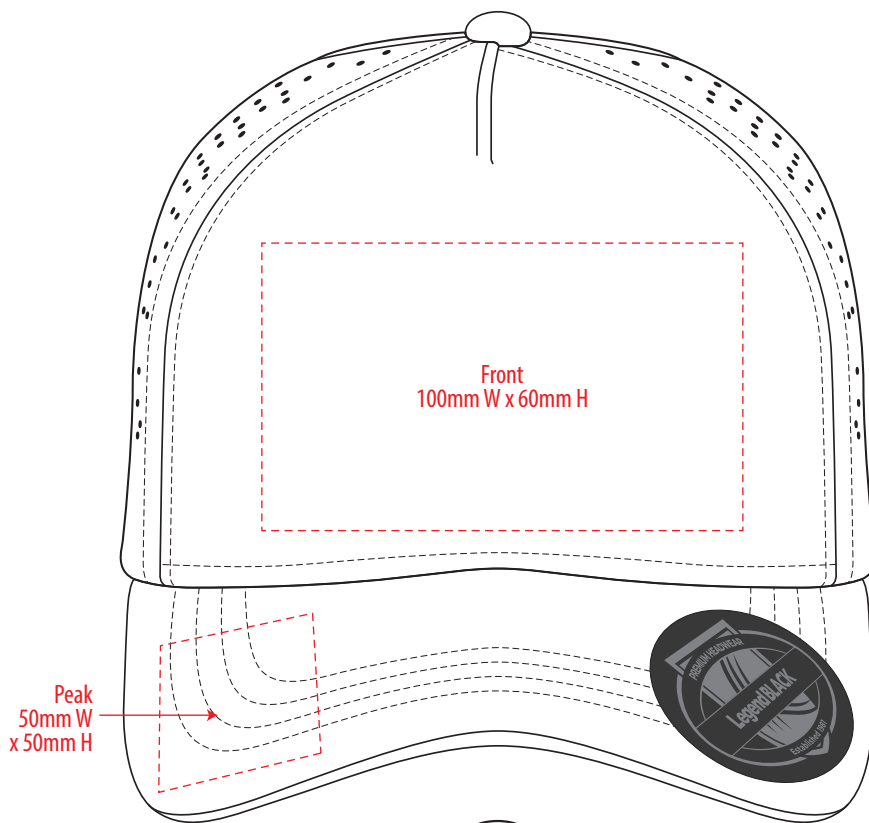

# 7060

COLOURWAYS

-----  
COLOUR

# 7060

**NOTE:**  
The maximum decoration area is a guide only and is greatly dependant on the logo shape.

-----  
EMBROIDERY

# 7060

**NOTE:**  
The maximum decoration area is a guide only and is greatly dependant on the logo shape.

SUPACOLOUR