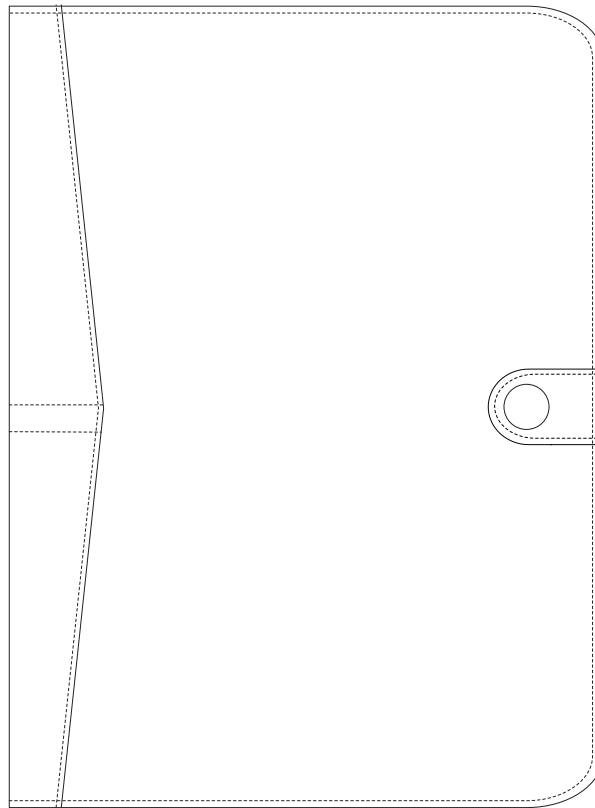

Product: **9139 - Pedova ETech Jr. Padfolio
with Snap Closure**
Product Size: **157mm(w) x 212mm(h) x 15mm(d)**
Product Colour:
Decoration Size: **mm(w) x mm(h)**
Decoration Method:
Decoration Colour:

**Artwork
Approval**

Art Version: V1

Product Scale 50%

Notes:

Please check that all the details are correct before providing your approval with confirmed art version
Where the decoration method uses digital printing techniques colours are produced using CMYK equivalent.