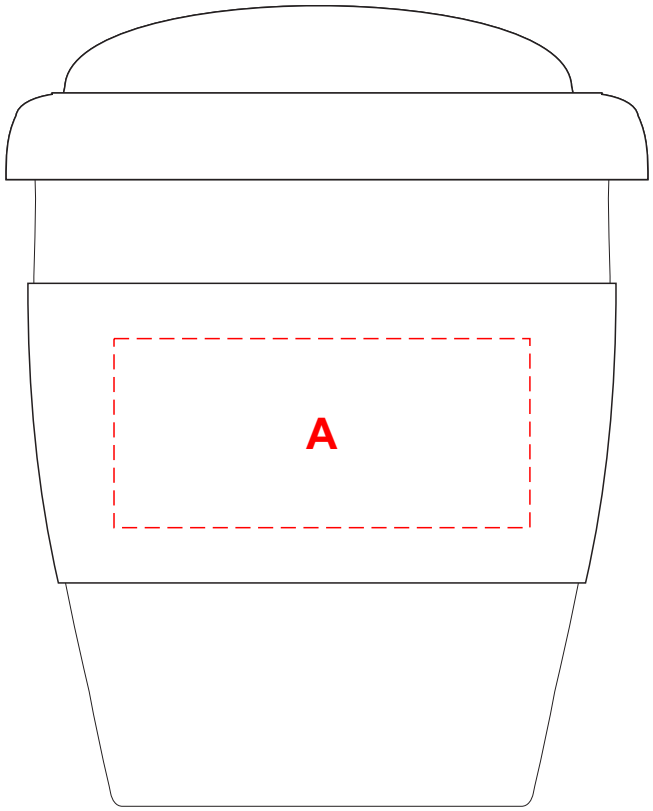

# Product Name: F50 - Café Cup Medium

Maximum Pad Print Area : **A : 25mm x 55mm wide (Black OR White Print Only)**

**Actual Size**