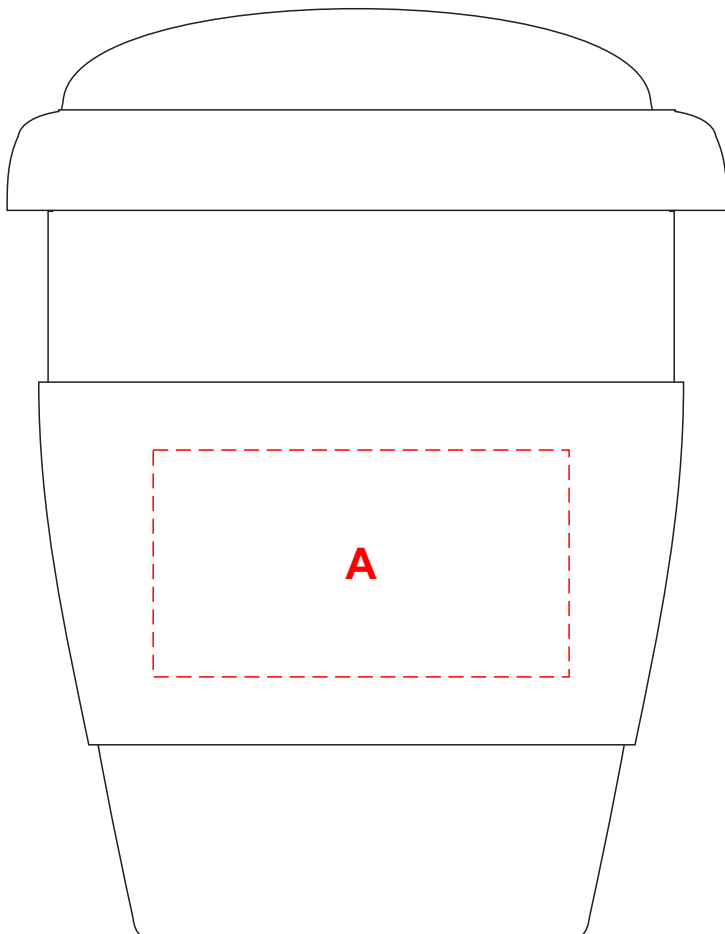

# Product Name: F51 - Café Cup Large

Maximum Pad Print Area : **A : 30mm x 55mm wide (Black OR White Print Only)**

**Actual Size**