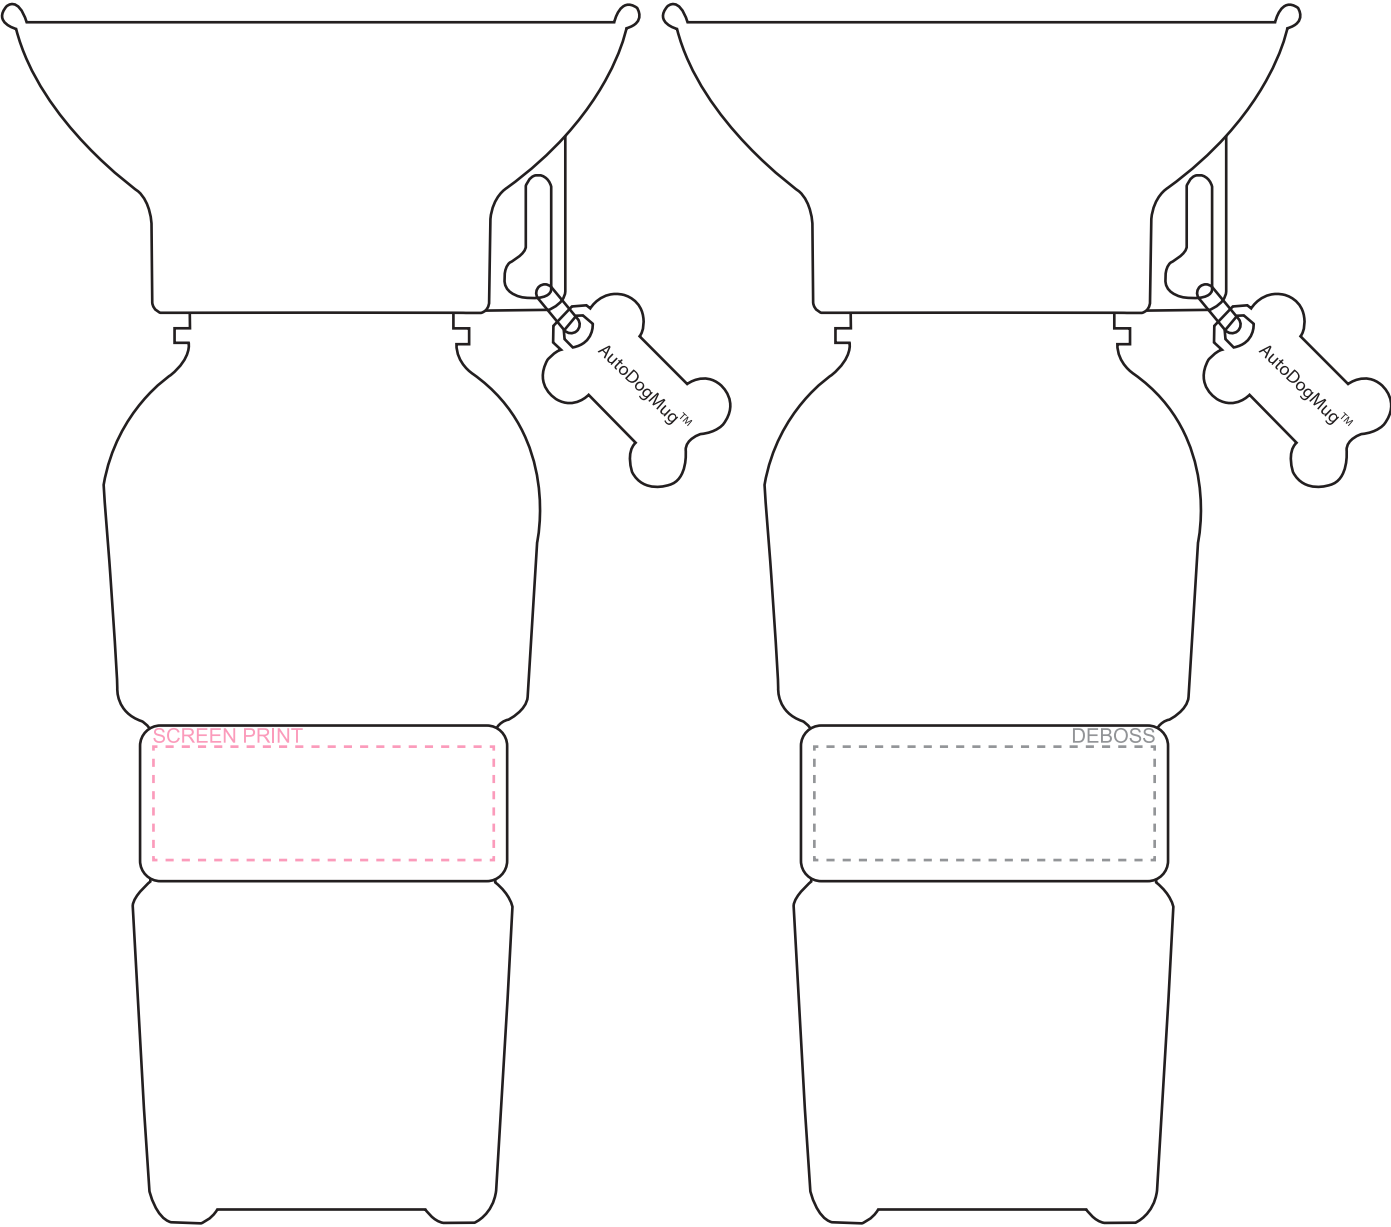

PRODUCT CODE:

HW014

PRODUCT SIZE:

215mmH x 117mmD

COLOUR OPTIONS:

Bottle: Blue, Black

Silicon Band: Red, Green, Dark Blue,
Sky Blue, Black, Orange, Pink, White,
Yellow, Purple

DECORATION AREAS:

Screen Print: 60mmW x 20mmH (band)

Debossing: 60mmW x 20mmH (band)

75% ACTUAL SIZE