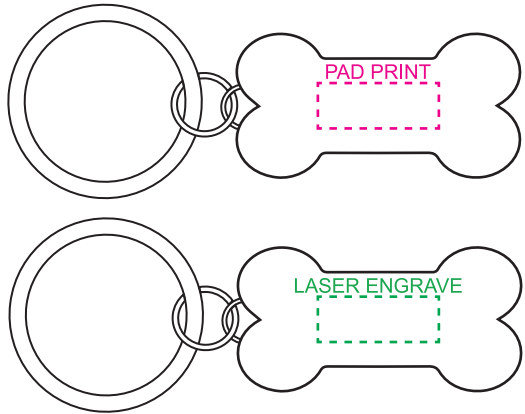

100% ACTUAL SIZE

Engraves to tone-on-tone silver