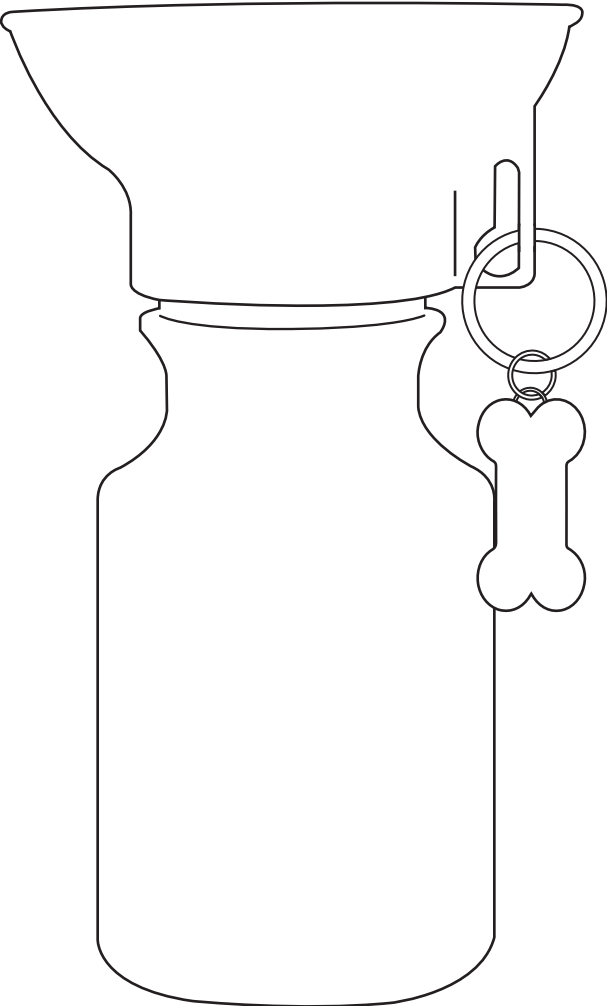

PRODUCT CODE:

HW015

PRODUCT SIZE:

177mmH x 117mmD

COLOUR OPTIONS:

Bottle: Blue, Smoke

Key Ring: Silver

DECORATION AREAS:

Pad Print: 16mmW x 6mmH

Laser Engrave: 16mmW x 6mmH

75% ACTUAL SIZE