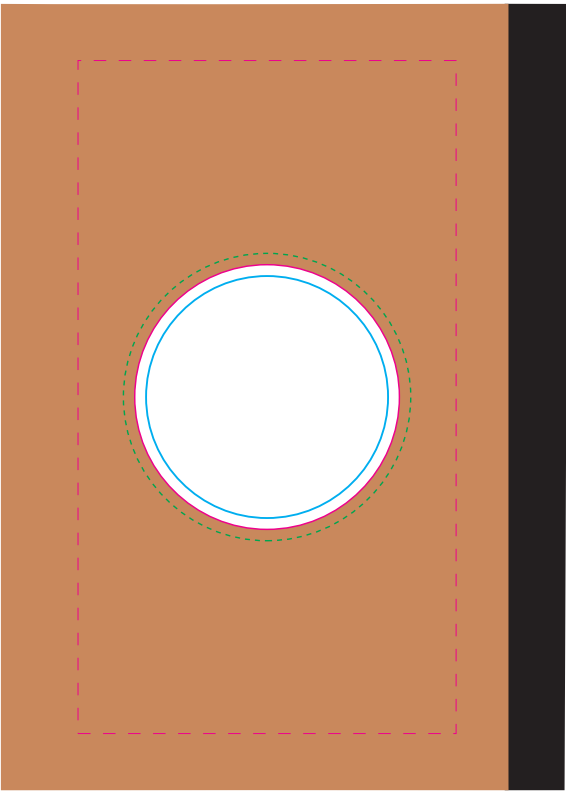

LL0944 - Tourist A5 Notebook - Black/Natural

Screen Print  PMS XXXc

CMYK Label 

Showing at approx 50% of size

Screen Print  
Print Area: 100mmL x 178mmH  
Actual print size: xxmmL x xxmmH

Finished print area 

Label  
Print Area: 71mm Diameter  
Actual print size: xxmmL x xxmmH

Max print area for copy & text   
Finished print area   
Bleed line 

Screen Print

PMS  
XXXXC

CMYK Label

Screen Print

Print Area: 100mmL x 178mmH

Actual print size: xxmmL x xxmmH

Finished print area

Label

Print Area: 71mm Diameter

Actual print size: xxmmL x xxmmH

Max print area for copy & text

Finished print area

Bleed line

CMYK Label

**Label - Inside Front Cover**

Print Area: 93.1xmmL x 99.1mmH

Actual print size: xxmmL x xxmmH

Max print area for copy & text  
Finished print area  
Bleed line