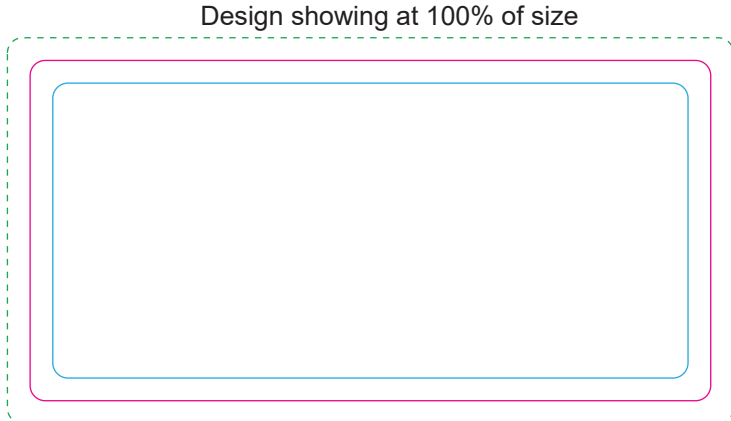

INT: _____
RPT SO: _____
QC: _____

LL9572 - Thrust Wired Headphones with label on gift box - Orange + off White

Pad Print  PMS XXXc

CMYK Direct Digital 

CMYK Label 

Special icons if required

PAD Earpiece
Print Area: 40mm Diameter
Actual print size: xxmmL x xxmmH

PAD Band
Print Area: 50mmL x 18mmH
Actual print size: xxmmL x xxmmH

Digital
Print Area: 45mm Diameter
Actual print size: xxmmL x xxmmH

Label
Print Area: 45mm Diameter
Actual print size: xxmmL x xxmmH

Gift box showing at 40% of size

Max print area for copy & text 

Finished print area - Label/Pad 

Bleed line - Label 

Finished print area - Digital 

Label
Print Area: 90mmL x 45mmH
Actual print size: xxmmL x xxmmH

Max print area for copy & text 