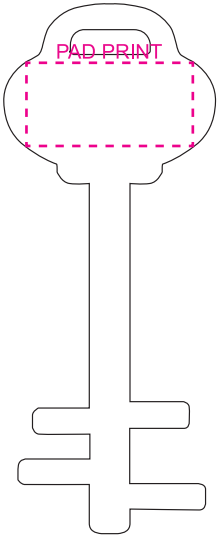

PRODUCT CODE:

MSD001

PRODUCT SIZE:

28mmW x 70mmH x 5mmD

COLOUR OPTIONS:

Black, White, Red, Dark Blue, Light Blue,
Yellow, Orange, Pink, Purple, Light Green,
Dark Green

DECORATION AREAS:

Pad Print: 22mmW x 11mmH

100% ACTUAL SIZE