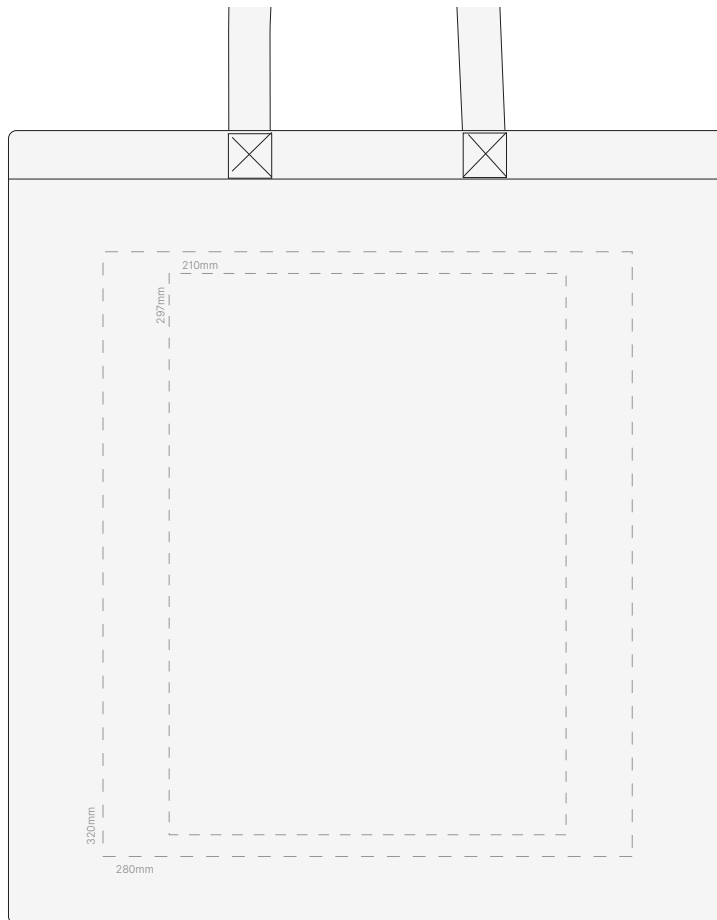

Actual Print Size
(Please specify actual print size here)

<p>Product Colour/s (Please specify product colour/s here)</p>	<p>Print colour/s (Please specify print colour/s here)</p>	<p>Quantity (Please specify quantity here)</p>
<p>Print Method</p> <p><input type="checkbox"/> Screen Print: 280mm W x 320mm H</p> <p><input type="checkbox"/> Digital Transfer: 210mm W x 297mm H</p>		<p>Colours Available</p>

Additional Notes/Art Instructions:
*Special art instructions that needs to be noted shall be placed here. If none, this note must be removed.

Disclaimer notes:

Colour proofs are to be used as a guide only. Line drawing is for approximate print positional guide only. Please familiarise yourself with the product prior to approving. It is not intended to be an exact scale or detailed representation. Small details or text, including™®©, may fill in and not be legible. Dotted lines will not be printed and are for maximum print guide only. The fine lines and details in your logo may not be able to be produced clearly.